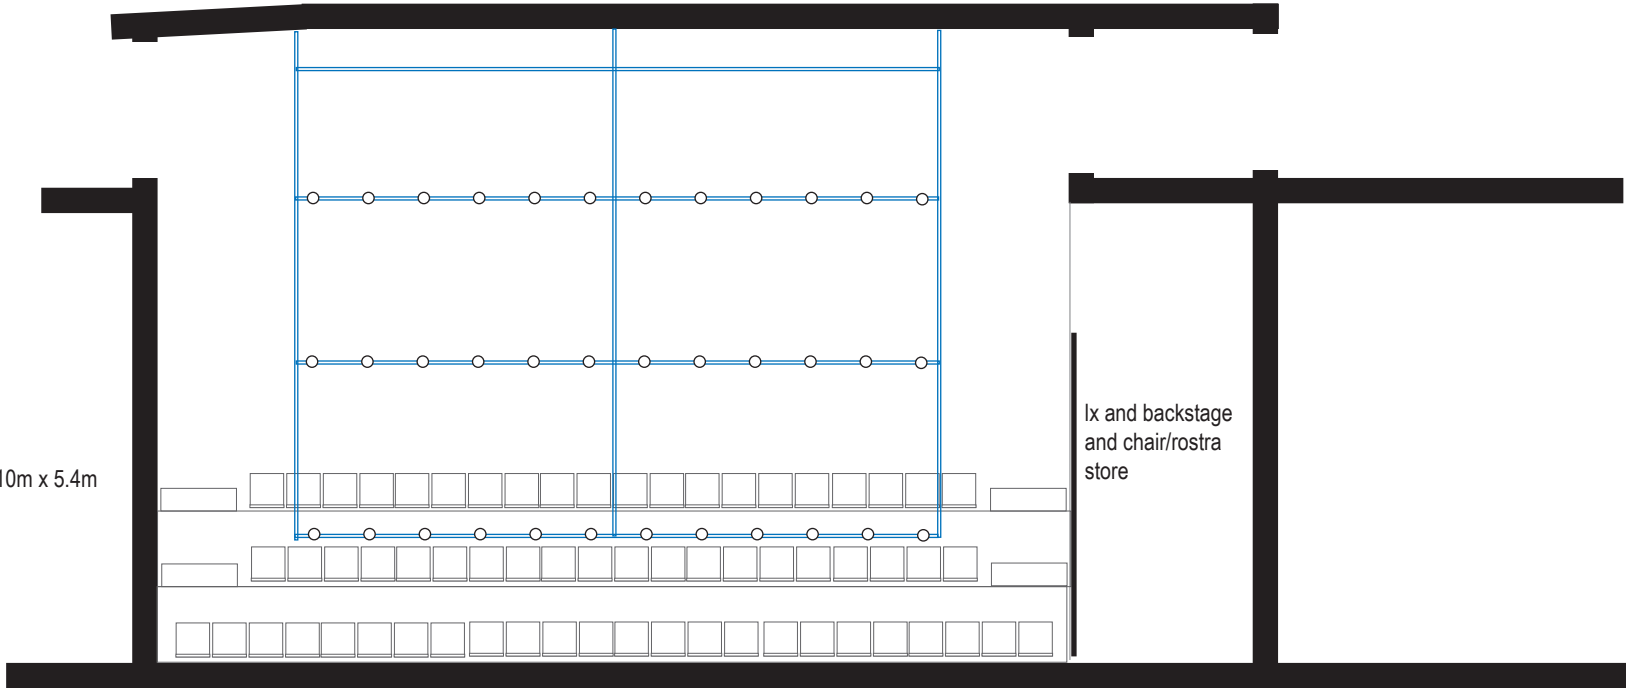

ALAN MULLINS ROOM: flexible performance space: Joan Sutherland Performing Arts Centre

SEATING 64
performance area approx 10m x 5.4m

3 x three phase outlets
3 powered lx bars

SEATING 89
performance area approx 6m x 5.4m

3 x three phase outlets
3 powered lx bars