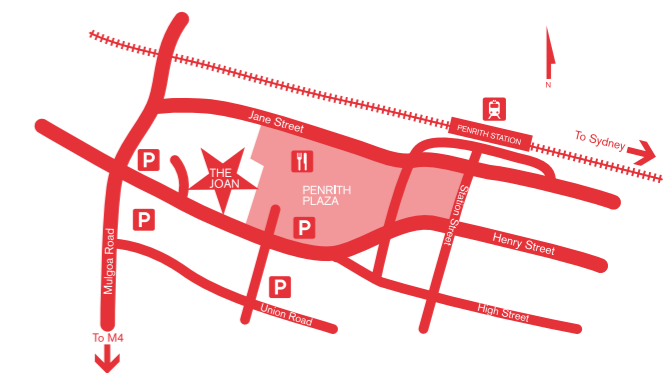

TRANSPORT

The Joan is 10 minutes walk from Penrith railway station and bus interchange.

the **Joan**

597 High Street Penrith NSW 2750

Ph 02 4723 7611 Fax 02 4731 3701

Email venues@penrith.city

www.thejoan.com.au