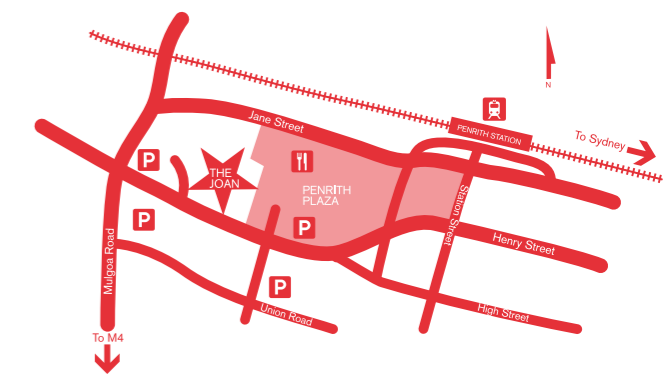

ENTERTAINMENT

If you wish, we can provide you with the finest in entertainment. Our list of performers includes vocalists, string and flute players, pianists and DJs.

PARKING

Free all day parking is available opposite the Joan.

TRANSPORT

The Joan is 5 minutes walk from Penrith railway station and bus interchange.

the Joan

597 High Street Penrith NSW 2750

Ph 02 4723 7611 Fax 02 4731 3701

Email admin@jspac.com.au

www.jspac.com.au

PP&VA