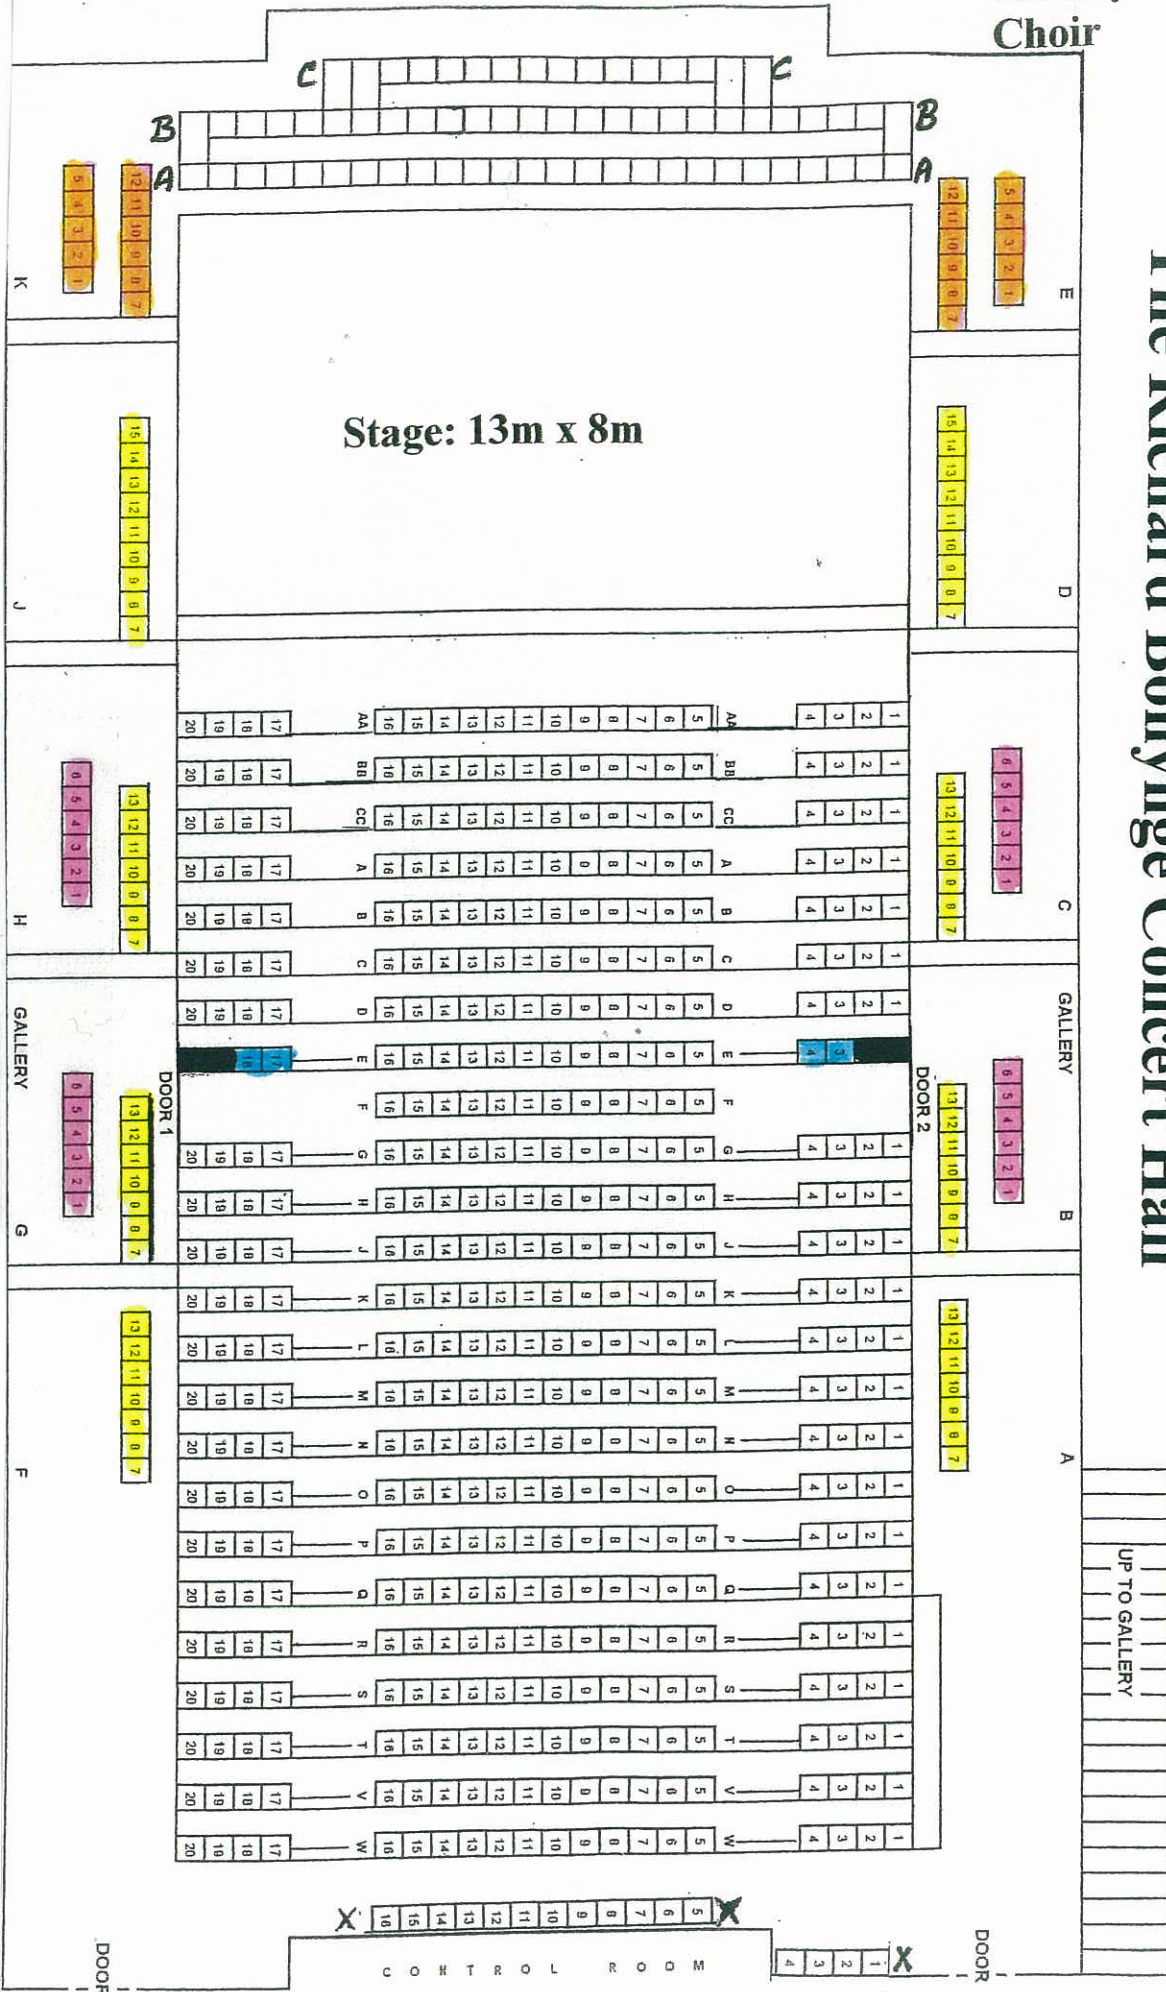

Stalls 484
 Gallery 106
 Choir 62

The Richard Bonyngge Concert Hall

Stage: 13m x 8m

-  2 w/c seats
-  Gall. 1st Se1.
-  Gall. 2nd Se1.
-  Gall. 3rd Se1.

M O R J O R T H O C

UP TO GALLERY