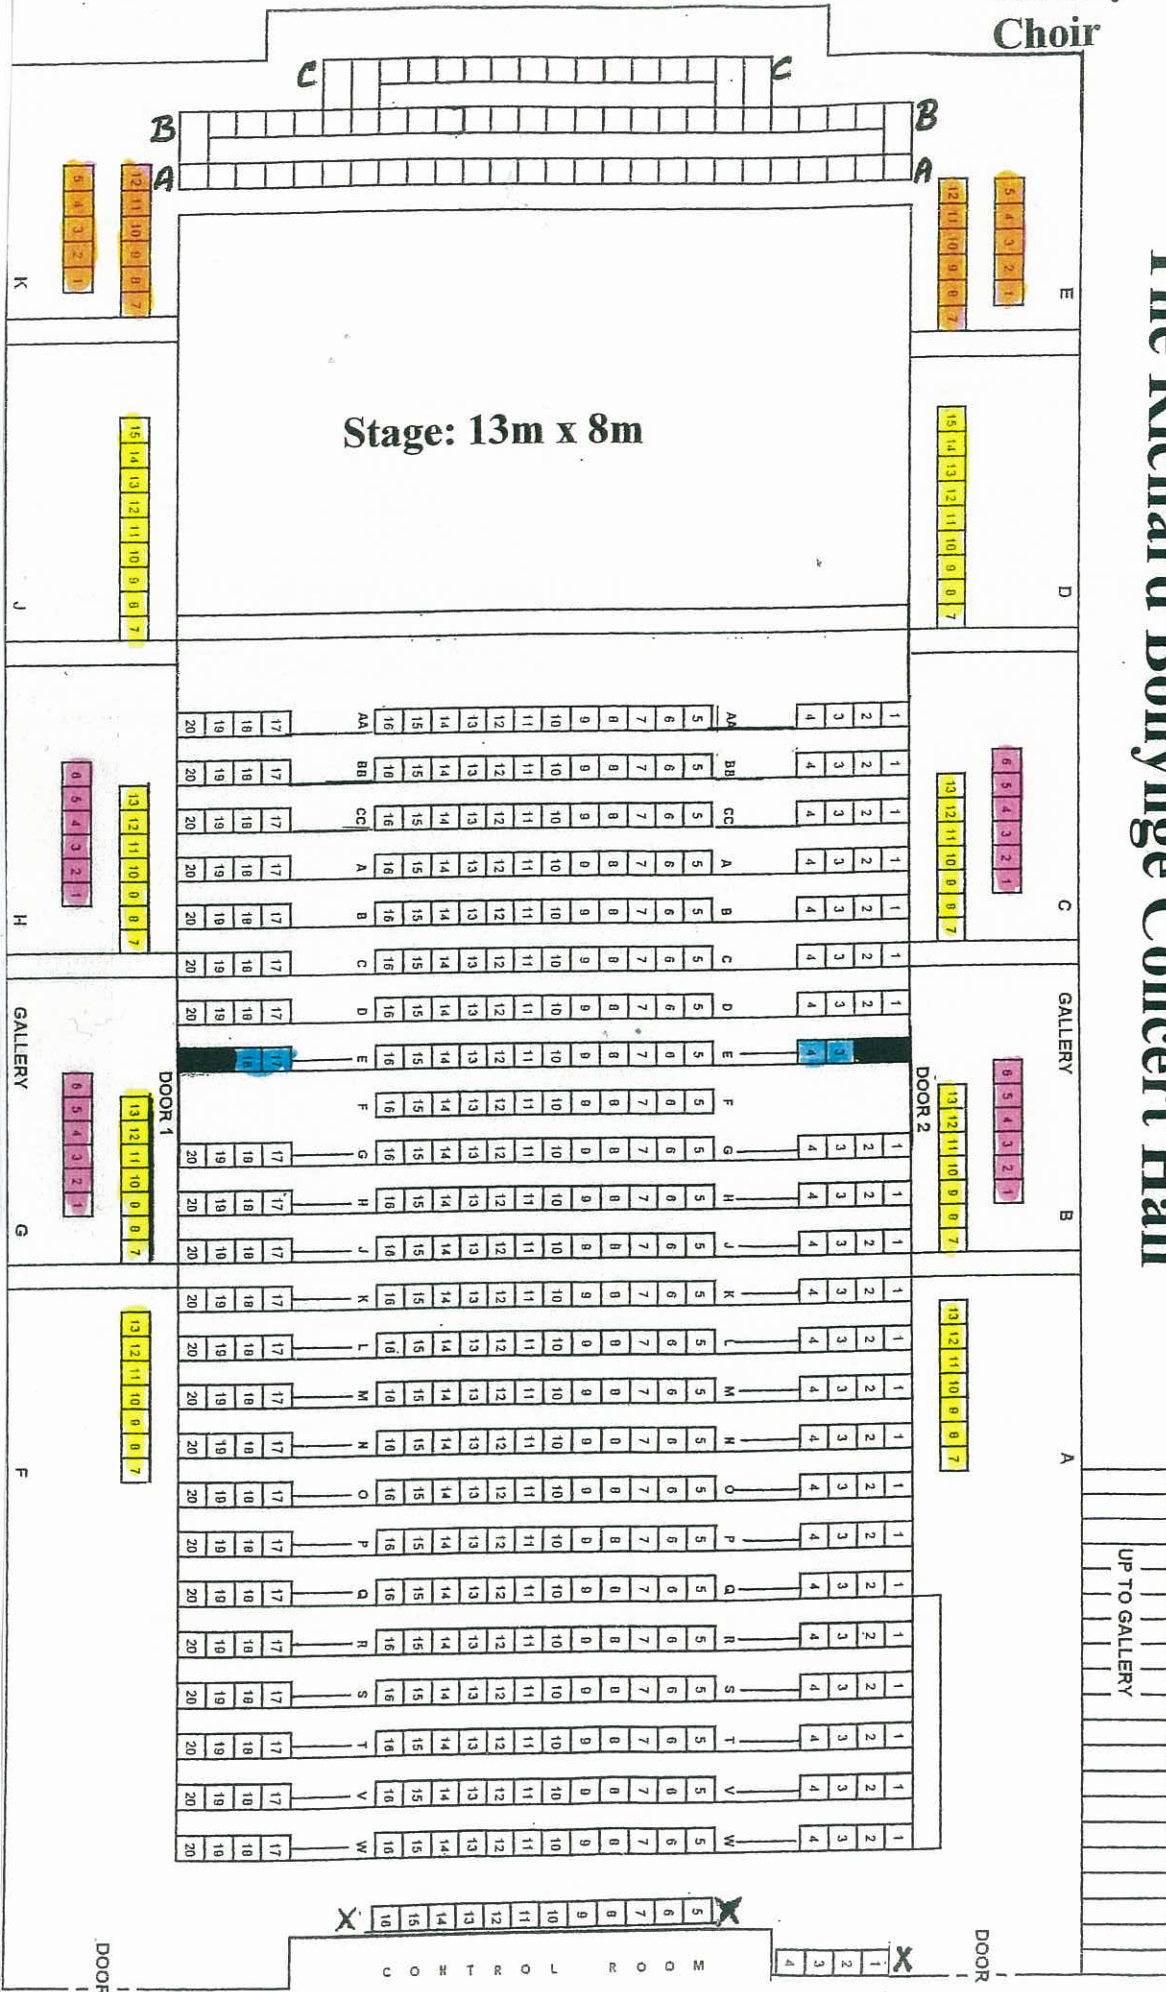

Stalls 484
 Gallery 106
 Choir 62

The Richard Bonyngge Concert Hall

Stage: 13m x 8m

-  2 w/c seats
-  Gall. 1st Se1
-  Gall. 2nd Se1
-  Gall. 3rd Se1