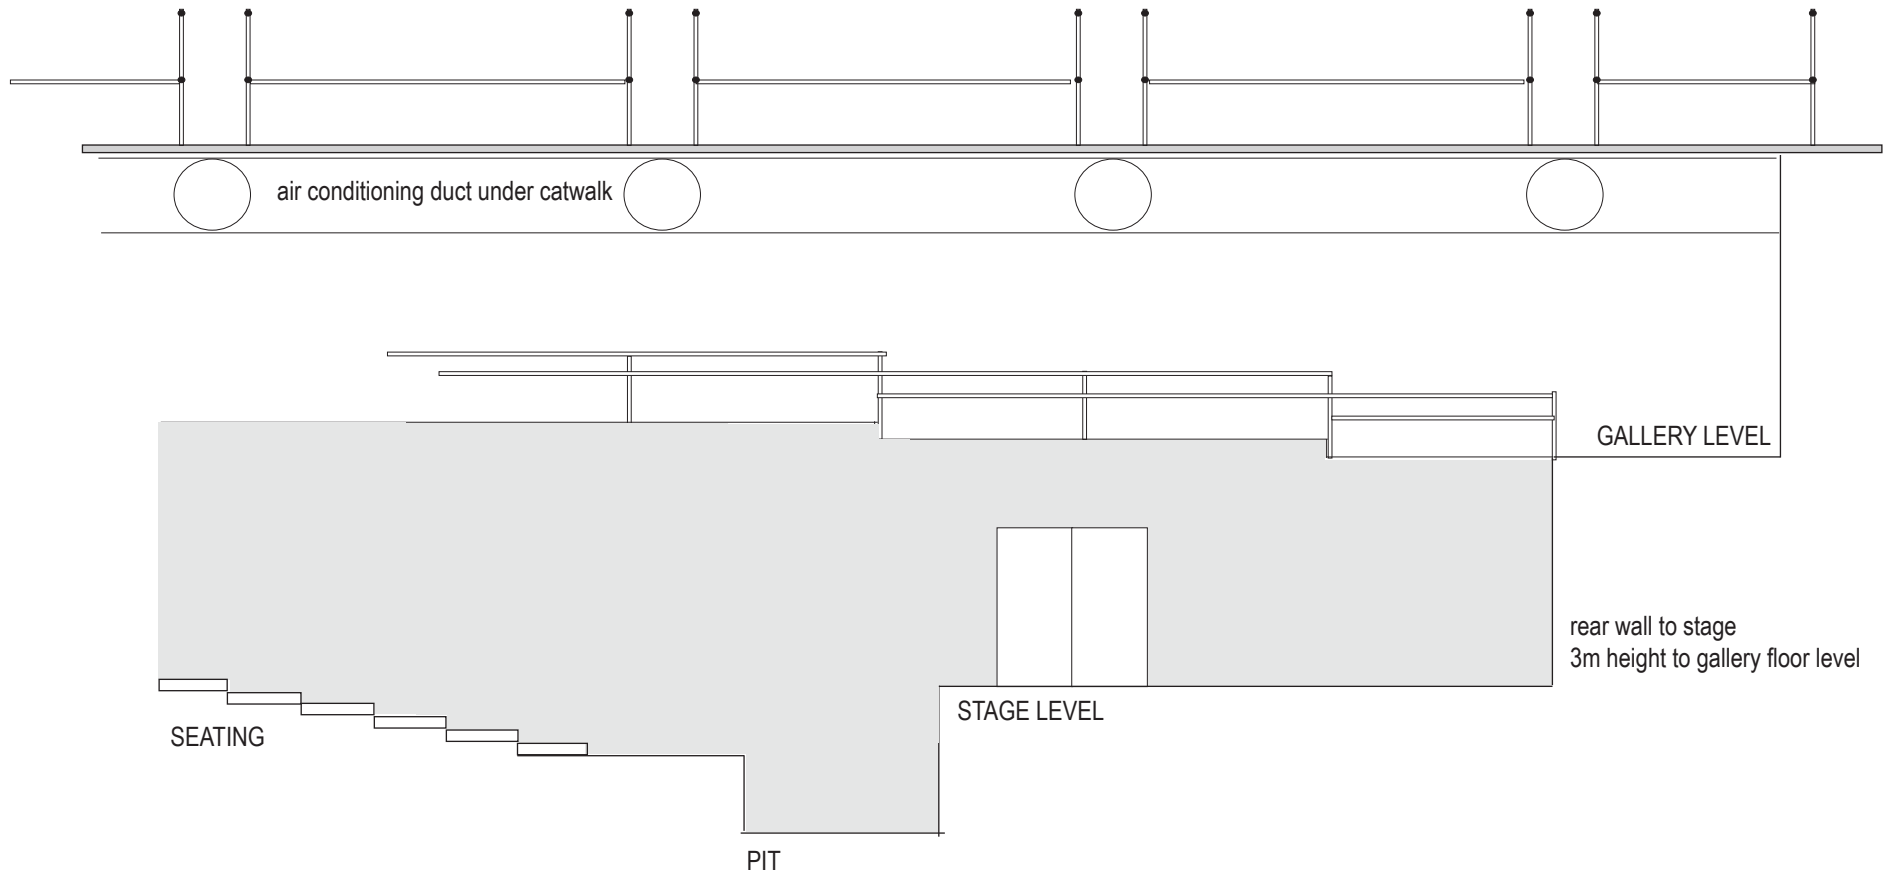

lighting positions from railing of catwalk

RICHARD BONYNGE HALL SECTION VIEW OF STAGE  
Joan Sutherland Performing Arts Centre  
Height from stage floor to underside of catwalk is 7metres  
It is possible to enclose stage space with hired blacks at 6 metre drops